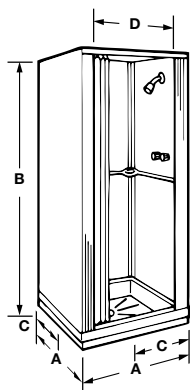

MUSTEE

Preferred by the "Pros"

68 DURASTALL® Shower Stall 32" x 32"

SEE PAGE 2 FOR A LIST OF ACCESSORIES!

Design features:

Standard DURASTALL® Model 68 components include...

- Slip-resistant floor with drain
- Celcon® shower valve and head
- Shower curtain and curtain rod
- Safety railing with molded-in soap dish and shampoo holder
- Mold and mildew-resistant components
- Knock-down construction makes portability extremely easy and is free-standing when assembled.
- Optional shower door available.
- Easy to assemble and install.
- Standard shower base:

Model 68 Standard Base

Standard bases include a PVC drain for direct connection to a 2" (Sch. 40) PVC DWV pipe.

Specifications

Model	Color	Size	Base	A	B	C	D	UPC
68	White	32" X 32"	Standard	32-5/8"	74-3/4"	16-5/16"	24"	6 71031 00200 6

General: Furnish and install as shown on plans, free-standing DURASTALL® Shower Stall Model 68 as manufactured by E.L. Mustee & Sons, Inc. Consists of three, white, high-gloss thermoplastic walls, molded top frame, rigid plastic front supports, slip-resistant 32" x 32" base, one-piece wrap-around railing with built-in soap dish and container. Skid-resistant floor with drain assembly, shower valve and head, shower curtain and rod, plus assembly hardware. Placement of valve assembly to be determined by installer.

MUSTEE

Preferred by the "Pros"

68 DURASTALL® Shower Door

Design features:

- **Sturdy, rust-resistant. engineered aluminum frame with polished chrome finish**
- **May be hung to open to accommodate a left or right hand opening**
- **Continuous-pull handle with magnetic seal**
- **Easy to install and clean...all components are mold and mildew resistant.**
- **Door height is 64"**